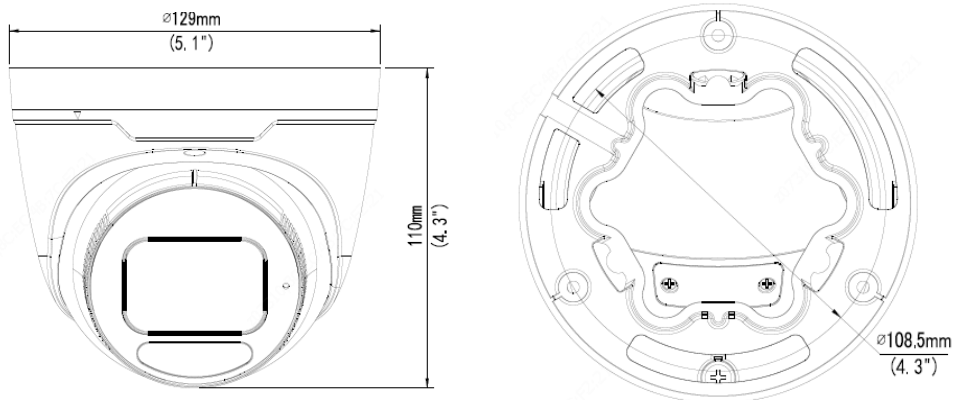

Environment	CE-RoHS (2011/65/EU;(EU)2015/863); WEEE (2012/19/EU); Reach (Regulation (EC) No 1907/2006)
Protection	IP67 (IEC 60529:1989+AMD1:1999+AMD2:2013) IK10 (IEC 62262:2002)
General	
Power	DC 12V±25%, PoE (IEEE 802.3af)
	Power consumption: Max 7.0W
Power Interface	Ø 5.5mm coaxial power plug
Dimensions (Ø x H)	Φ129 x 110mm (Ø5.1" x 4.3")
Weight	0.69kg (1.52lb)
Material	Metal
Working Environment	-30°C ~ 60°C (-22°F ~ 140°F), Humidity: ≤95% RH (non-condensing)
Storage Environment	-30°C ~ 60°C (-22°F ~ 140°F), Humidity: ≤95% RH (non-condensing)
Surge Protection	6KV
Reset Button	Supported

Dimensions

Accessories

TR-JB03-H-IN

Junction Box

TR-A01-IN

TR-JB07/WM03-F-IN

Wall Mount

TR-SE24-IN

TR-WM03-B-IN

Wall Mount

TR-SE24-A-IN

TR-UP06-IN

Pole Mount

TR-CM24-IN